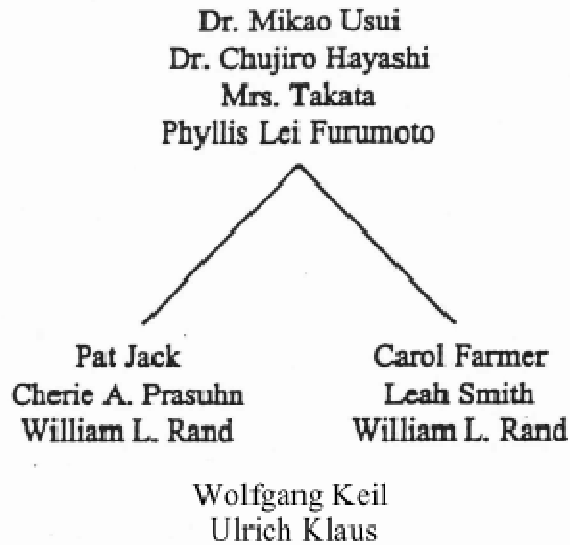

Lineage

William has also received the Usui Reiki master initiation and instruction from other Reiki masters including Diane McCumber and Marlene Schilke and continues to exchange attunements and information with others.

Therefore the Center has a multiple lineage leading back to Mrs. Takata.

William has also studied Reiki with other Reiki masters including Beth Gray, Harry Kuboi, Bethel Phaigh and Grand master Phyllis Furumoto all of whom received their Reiki training directly from Mrs. Takata.